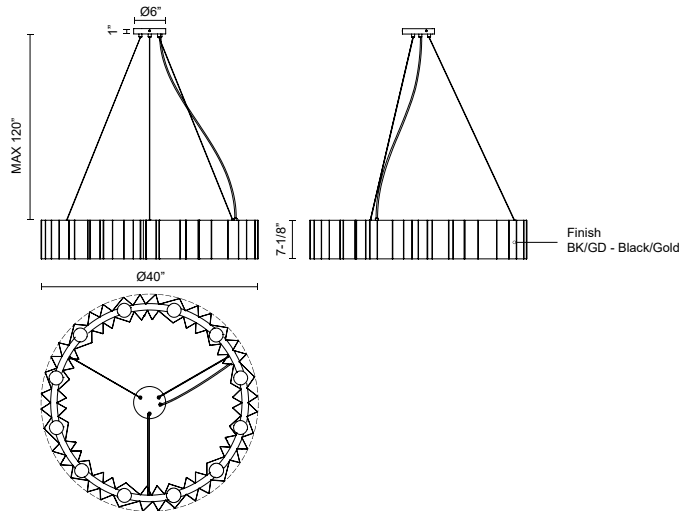

AKIRA
CH58040
CHANDELIERS

PROJECT

DESCRIPTION

For those who love texture and movement, the Akira Collection is sure to please. Folded black metal with a brush gold interior sets the tone in this modern artistic lighting element. Whether you're looking for a statement piece for a small space or a focal point made for sparking conversation, the various options in the Akira family are perfect. Each variation is socket based to easily choose a color temperature that fits your space and mood.

CH58040-BK/GD
Black/Gold

SPECIFICATION DETAILS

* For custom options, consult factory for details.

Fixture Dimensions	D40" x H7-1/8"
Lamp Type	Incandescent, A19, Medium Base
Wattage	12 x 60W
Voltage	120V
Adjustable	Yes
Wire Length	120" Max
Wire Type	Black
Minimum Hang Height	32"
Location	Dry
Bulbs Included	No
Warranty	5 Years
Illumination Direction	Up/Down
Canopy Dimensions	D6" x H1"