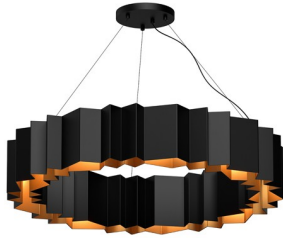

AKIRA
CH58040
CHANDELIERS

PROJECT

DESCRIPTION

For those who love texture and movement, the Akira Collection is sure to please. Folded black metal with a brush gold interior sets the tone in this modern artistic lighting element. Whether you're looking for a statement piece for a small space or a focal point made for sparking conversation, the various options in the Akira family are perfect. Each variation is socket based to easily choose a color temperature that fits your space and mood.

CH58040-BK/GD
Black/Gold

SPECIFICATION DETAILS

* For custom options, consult factory for details.

Fixture Dimensions	D40" x H7-1/8"
Lamp Type	Incandescent, A19, Medium Base
Wattage	12 x 60W
Voltage	120V
Adjustable	Yes
Wire Length	120" Max
Wire Type	Black
Minimum Hang Height	32"
Location	Dry
Bulbs Included	No
Warranty	5 Years
Illumination Direction	Up/Down
Canopy Dimensions	D6" x H1"